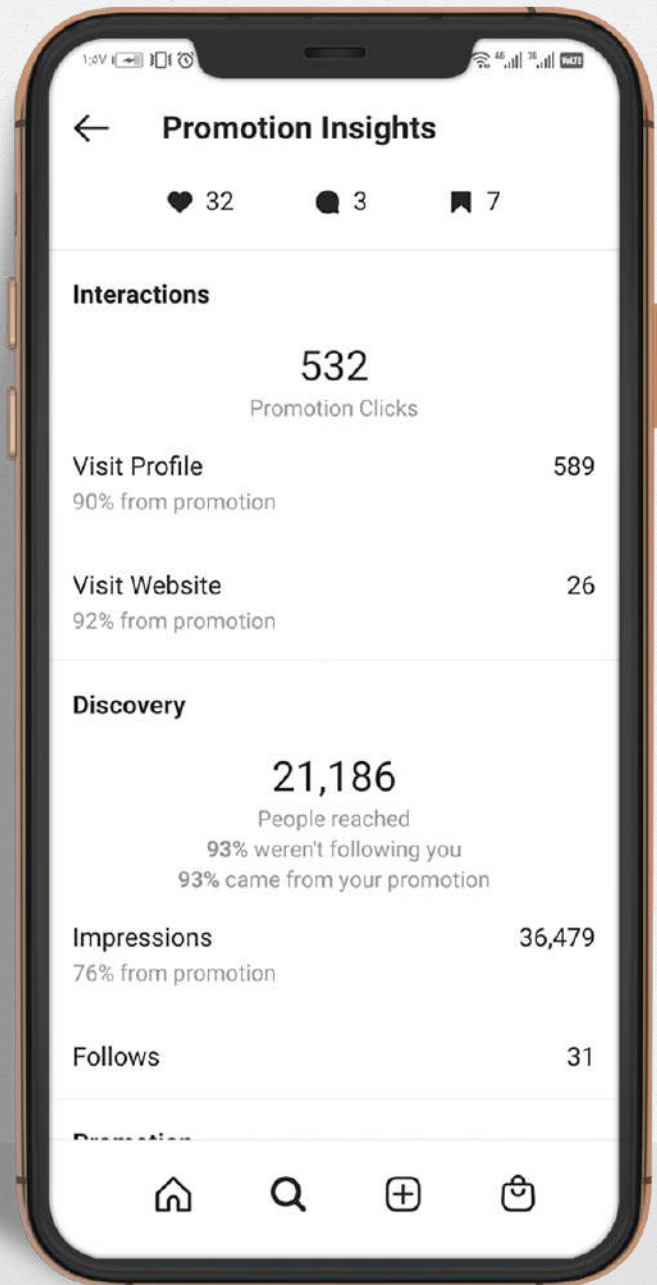

PROMOTIONS AND REPORTS