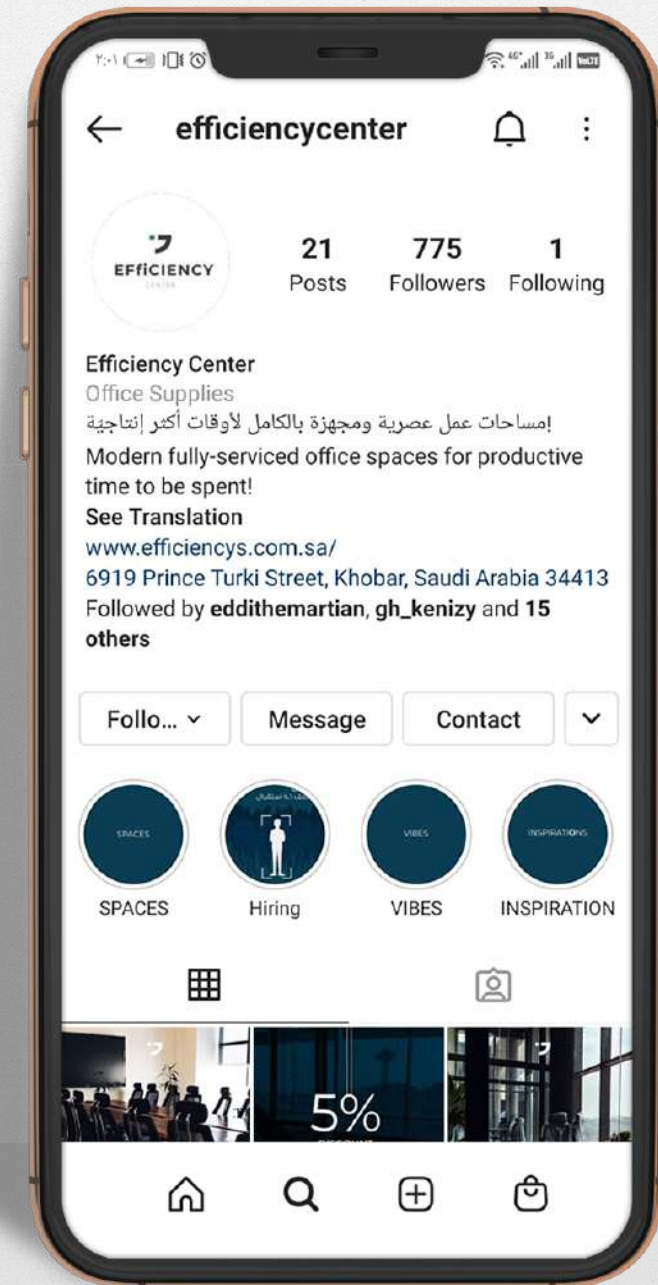

PAGE OVERVIEW