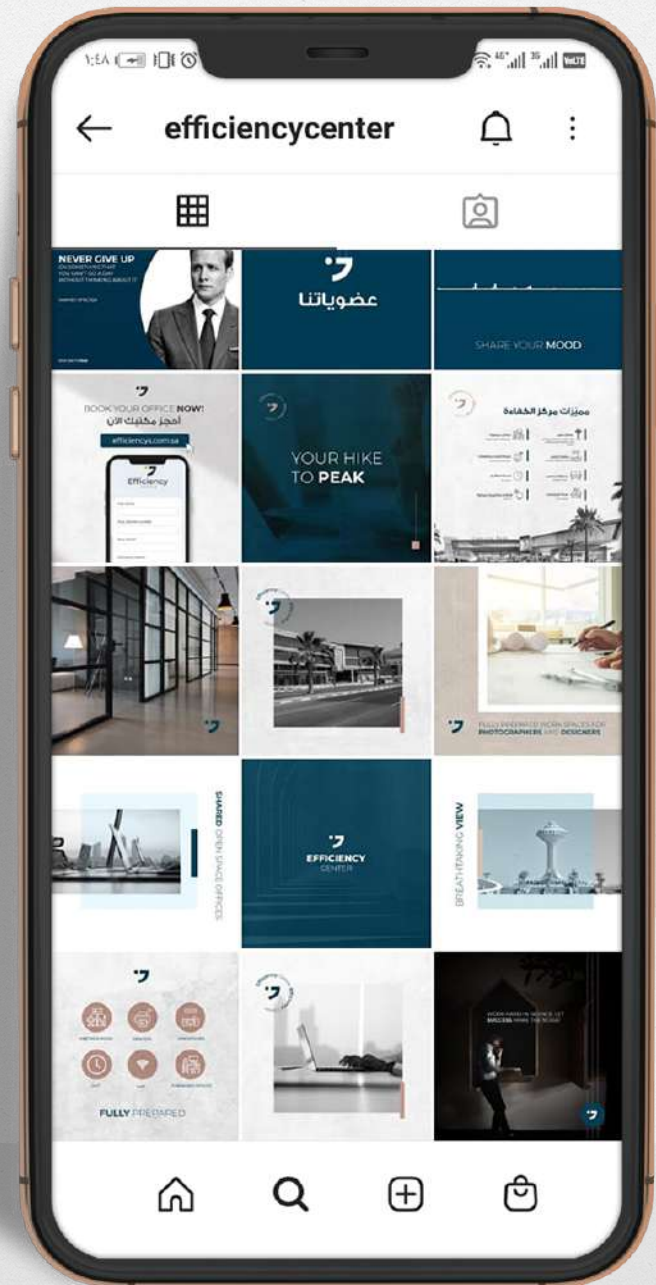

WRITTEN AND VISUAL CONTENT CREATION